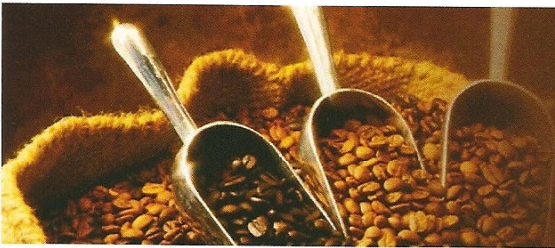

Caffe Knockout By Expobar

Features

- Australian made waste tube with moulded base
- Black PVC tubing that will hide stains
- Firm replaceable bar that won't damage your filter baskets
- Water tight base so no messy leaks
- Contoured top to protect fingers
- Available in two sizes to suit floor mount or table top
- Light weight for easy emptying
- Strong tube made for durability

Made in AUSTRALIA